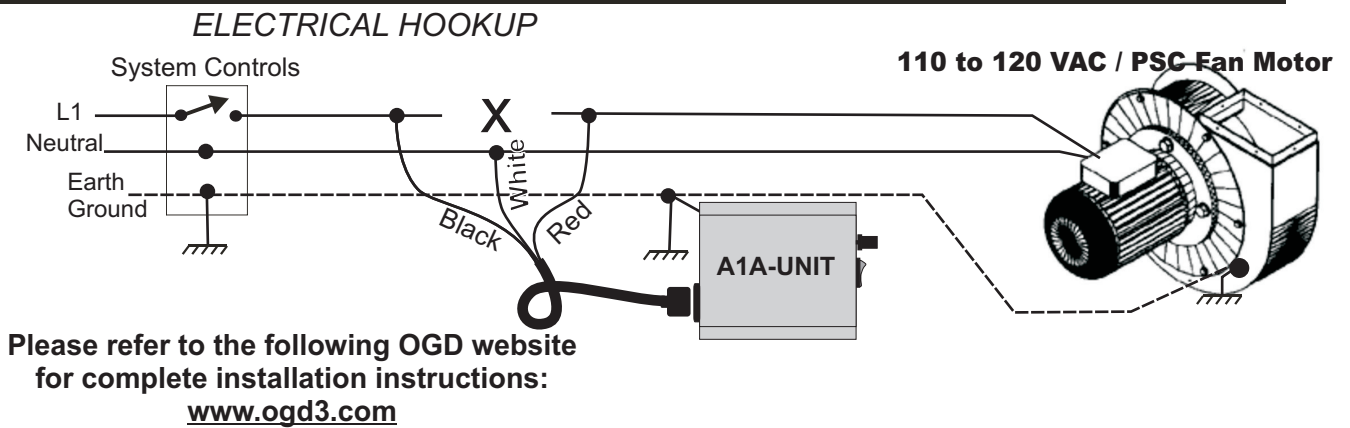

A1A Fan Wiring Diagram

115 - 120 Vac

BEFORE

AFTER

208 - 240 Vac

BEFORE

AFTER